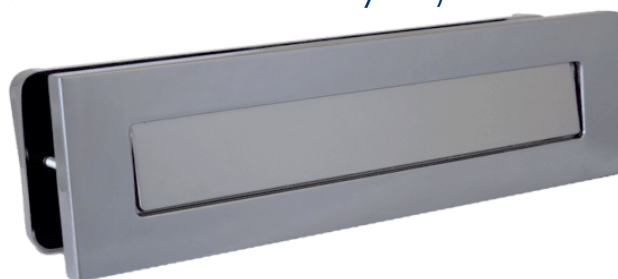

Architectural

(Matches noble & monkey tail)

- Forged Black
- Pewter

*Sweet warranty needs to be activated online. Warranty is held with the manufacturer and not Hallmark.