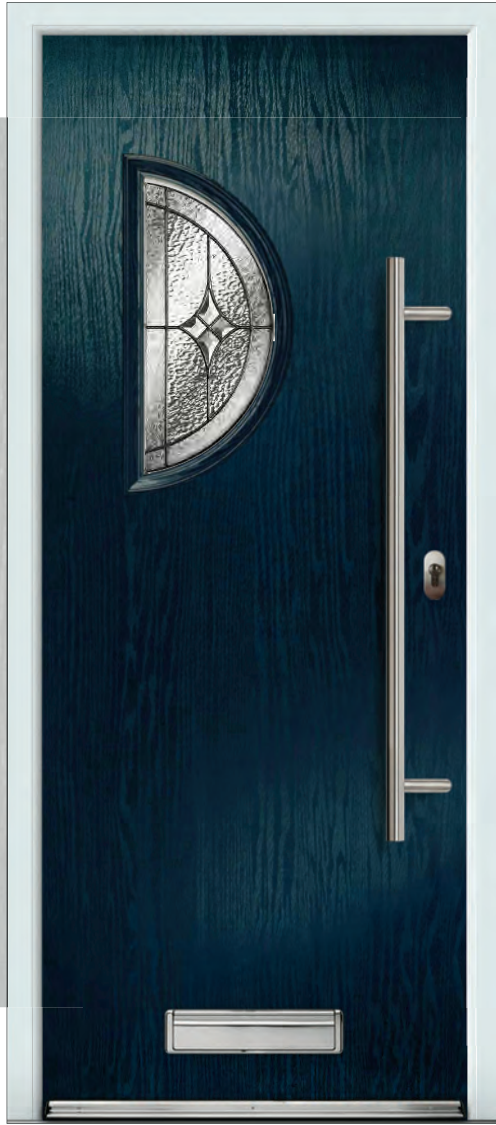

SHELBY 1

Door featured is a Standard Blue Shelby 1 with Coral Blue Glass, Silver Drip Bar and 1100 Off-Set Stainless Steel Bar Handle and chrome letterplate.