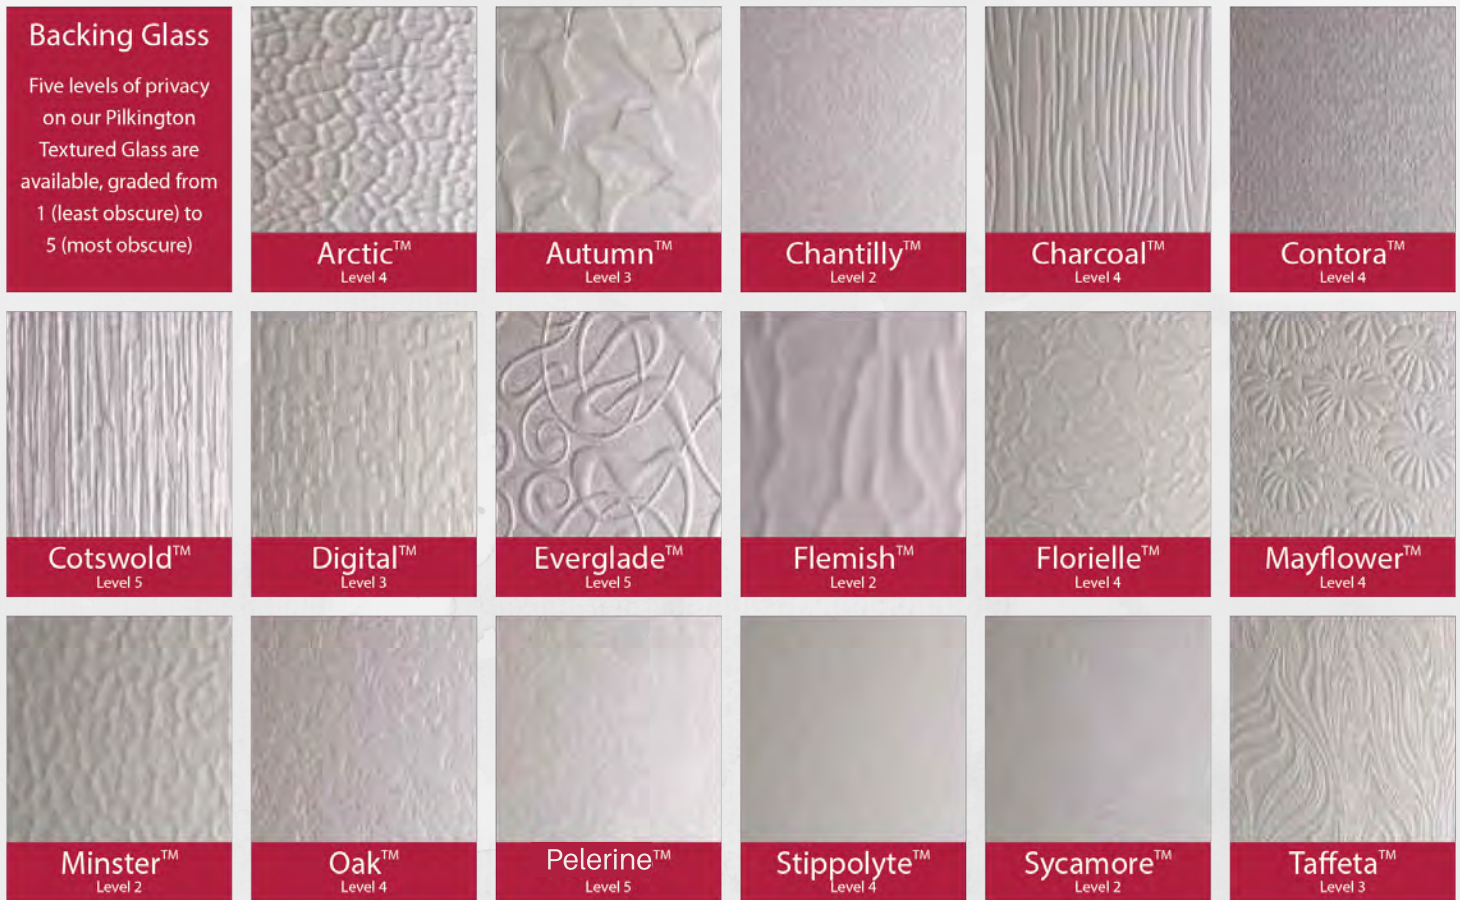

Also available in sandblasted or sandblasted clear border.