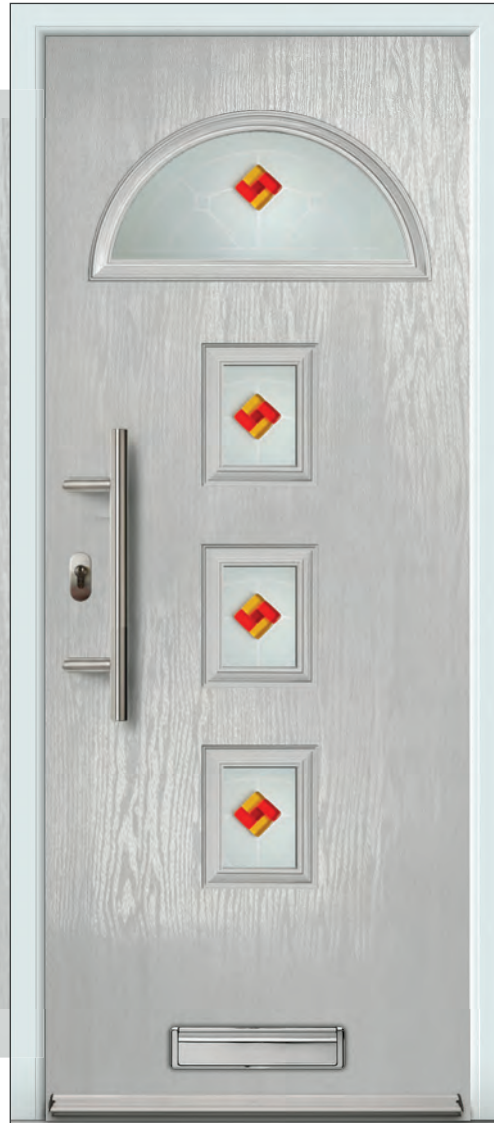

Matrix (T)

Diamond Cut (T)