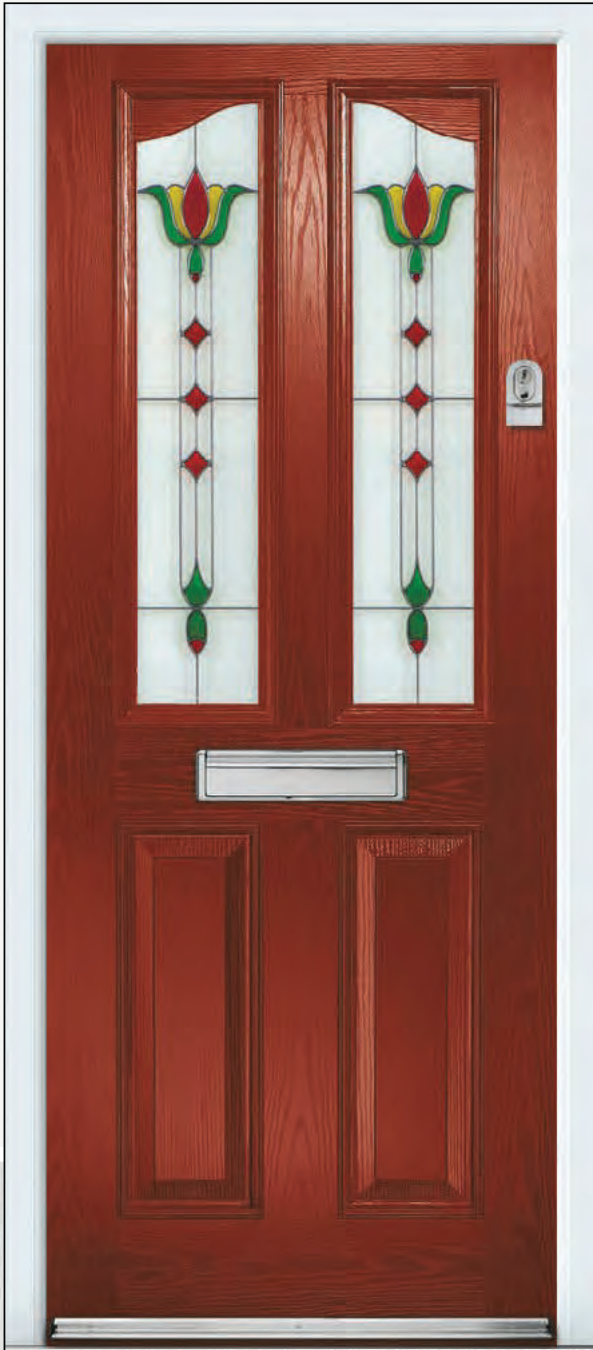

APRILLA & ARNAGE

- **B** Indicates Backing Glass Options Available
- **D** Double Glazed Design
- **T** Triple Glazed Design
- **S** Shown as sandblasted design

Whitton Victoria

B D

Red Aprilla door with Whitton Victoria glass, chrome Heritage pull lock, letterplate and silver mill drip bar.

D B S