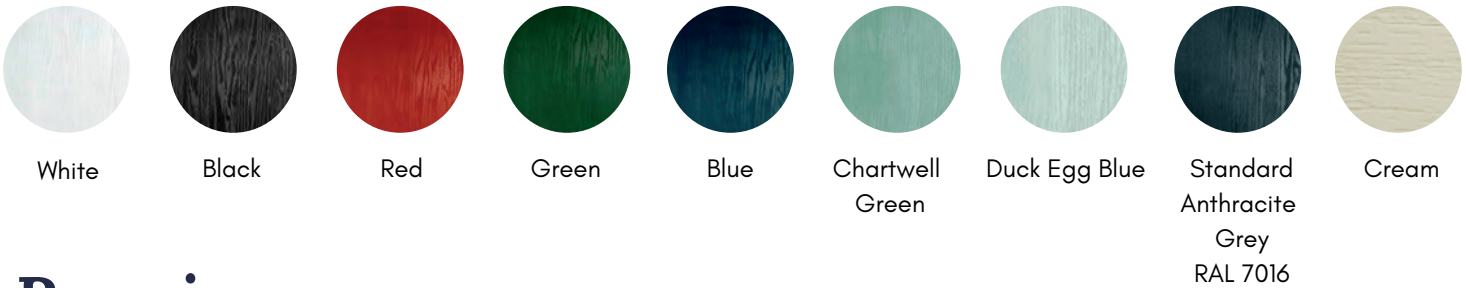

Pastel
Yellow

Pastel
Blue

Anthracite
Grey

Almond

NEW

**Sandblasted,
ICE EDGE &
pinstripe**

ICE EDGE

pinstripe

Paint Mixed
In-House

Colour Bonded
In-House

2000+
Colour Options

Uniformed
Coverage

Explore our extensive range of bespoke colour options and make your home stand out from the crowd.

Standard Colour Range

Premium **Pro** colour range

*all colours incur surcharge excluding white - imagery for demonstration purposes only

DELUXE MATTE EDITION COLOUR RANGE

MAKE YOUR DOOR TRULY BESPOKE TO YOU WITH THE ALL-NEW DELUXE MATTE EDITION COLOUR RANGE.