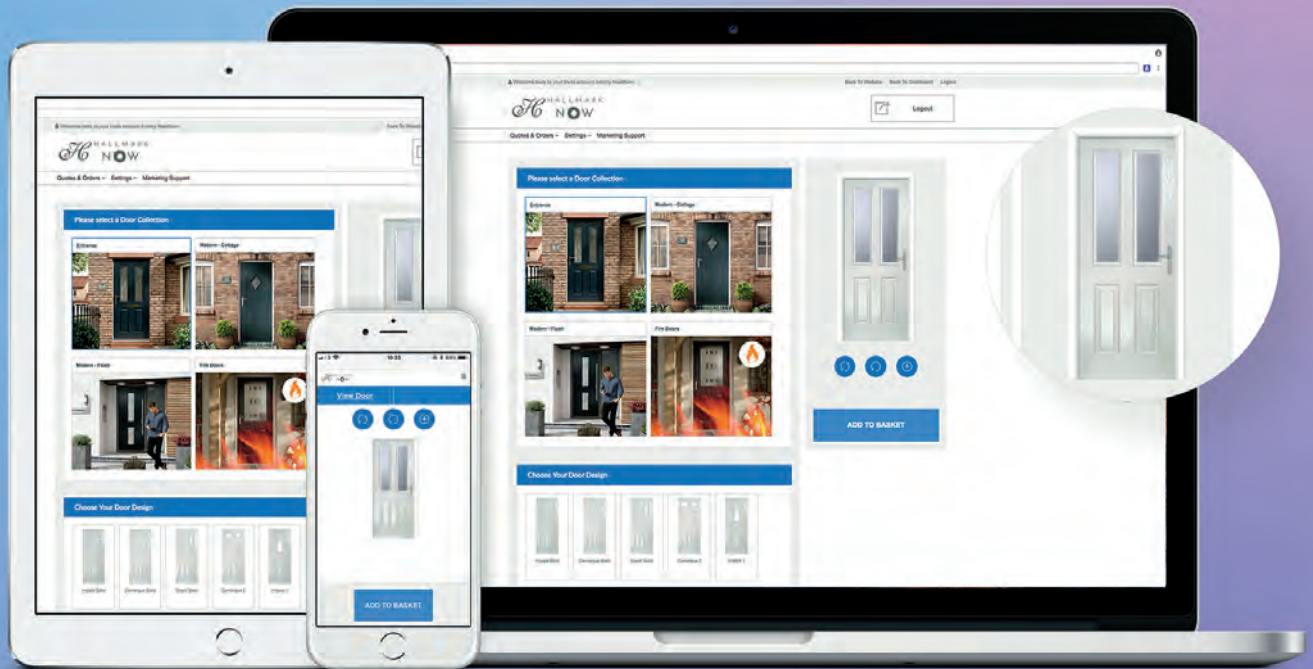

EASIER. FASTER. NOW

WWW.HALLMARKPANELS.COM

Modern Composite Doors

New

New

Flush

Cottage

Urban