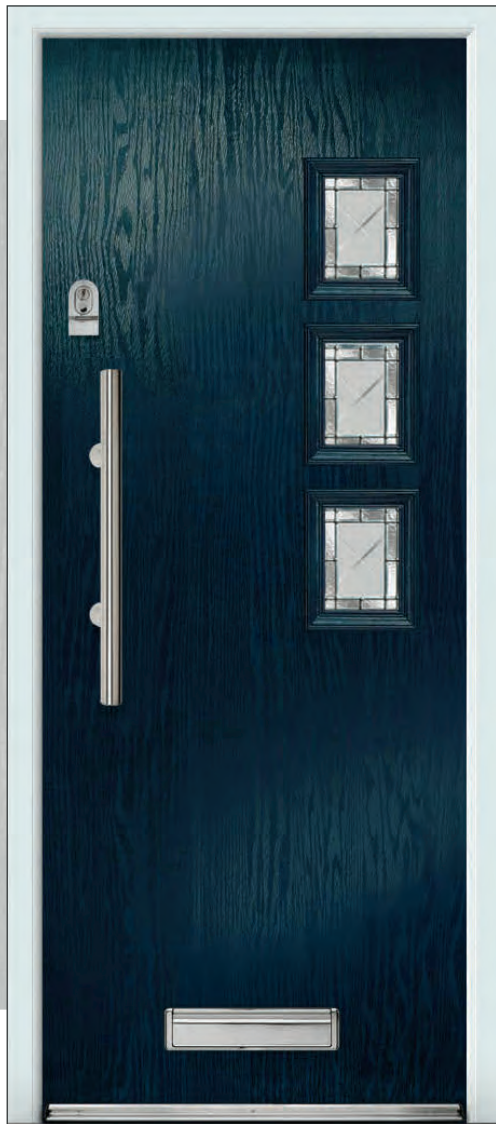

ARUBA 3

(T)

Door featured is a Standard Blue Aruba 3 with Diamond Cut Glass, Silver Drip Bar, Heritage Lock, 550 Inline Stainless Steel Handle and chrome letterplate.

(T)

Polar Bonded Coloured Glass Tiles or Clear Bevelled Pieces positioned on a sleek Etched Effect Glass.

(D) (B) (S)

(D) Double Glazed

(T) Triple Glazed

(B) Backing Glass Choice Available