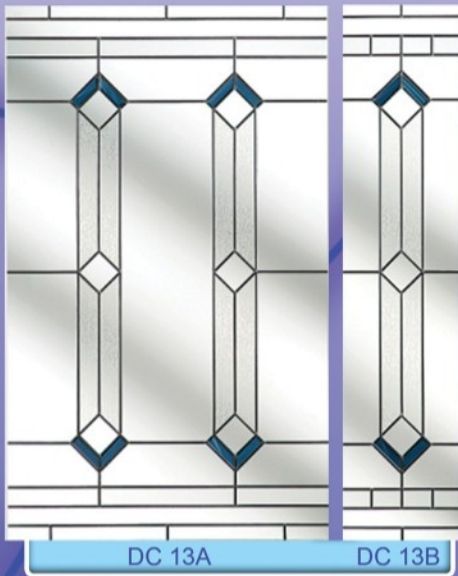

These are also a great way of saving you time and money.

Standard depth: 80mm at the sides  
 Other designs/shapes available upon request  
 Can be manufactured in any colours i.e. white, woodgrain, oak, black etc.

# Decorative Glass

TL1

TL2

TL3

TL4

TL5

TL6

TL7

# *Fusion Tiles*

TL13

TL14

TL15