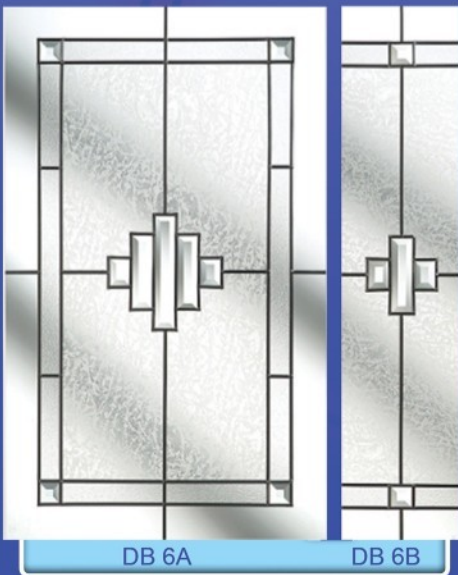

These are also a great way of saving you time and money.

Standard depth: 80mm at the sides  
 Other designs/shapes available upon request  
 Can be manufactured in any colours i.e. white, woodgrain, oak, black etc.

# *Fusion Tiles*

TL13

TL14

TL15