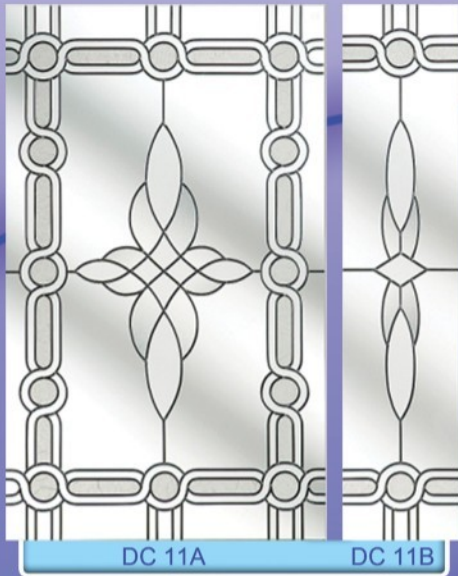

These are also a great way of saving you time and money.

Standard depth: 80mm at the sides  
 Other designs/shapes available upon request  
 Can be manufactured in any colours i.e. white, woodgrain, oak, black etc.

Example of 'V' Grooves that are routed into the PVC sheets to make them easy to bend around bay-poles

All cladding can be cut in white, woodgrain, oak, black, cream etc.  
 Maximum height of cladding is 2000mm

# Decorative Glass

TL1

TL2

TL3

TL4

TL5

TL6

TL7

# *Fusion Tiles*

TL13

TL14

TL15