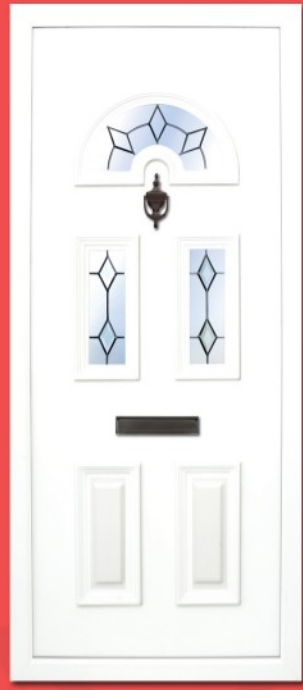

Phoenix Door Panels - Select Panels Range - (028) 30 888000

Moyola 1 - Roses

Rose Design

Moyola 3 - BL07

Bevel Design

Liffey 2 - LF02

Lead & Red Film Design

Foyle - SB01