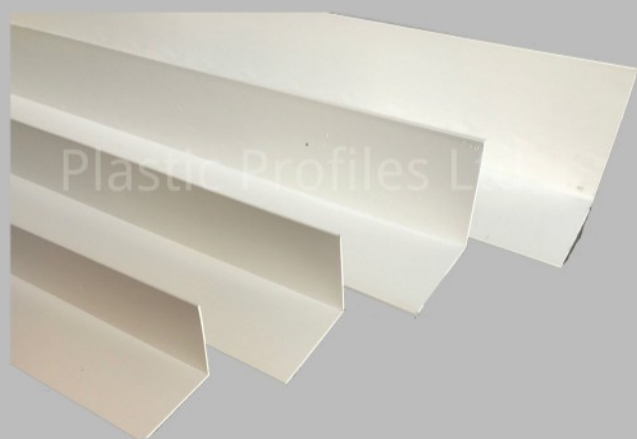

All cladding can be cut in white, woodgrain, oak, black, cream etc.
Maximum height of cladding is 2000mm