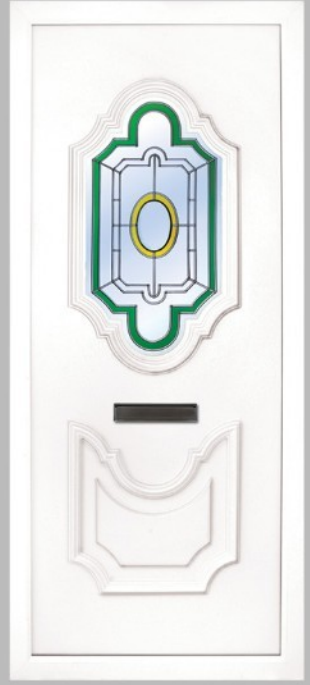

Lagan - BLF06