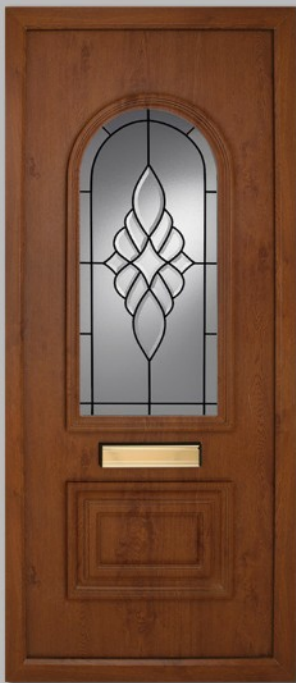

Blackwater - BL09