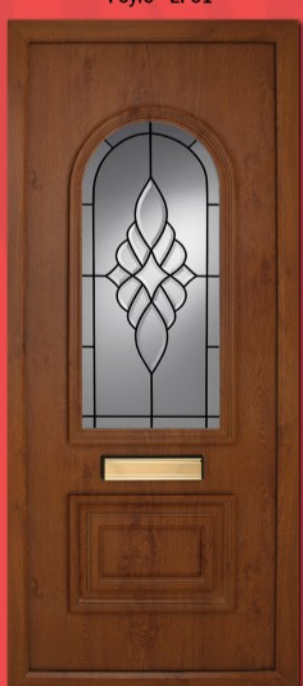

Blackwater - BL09

Bevel Design