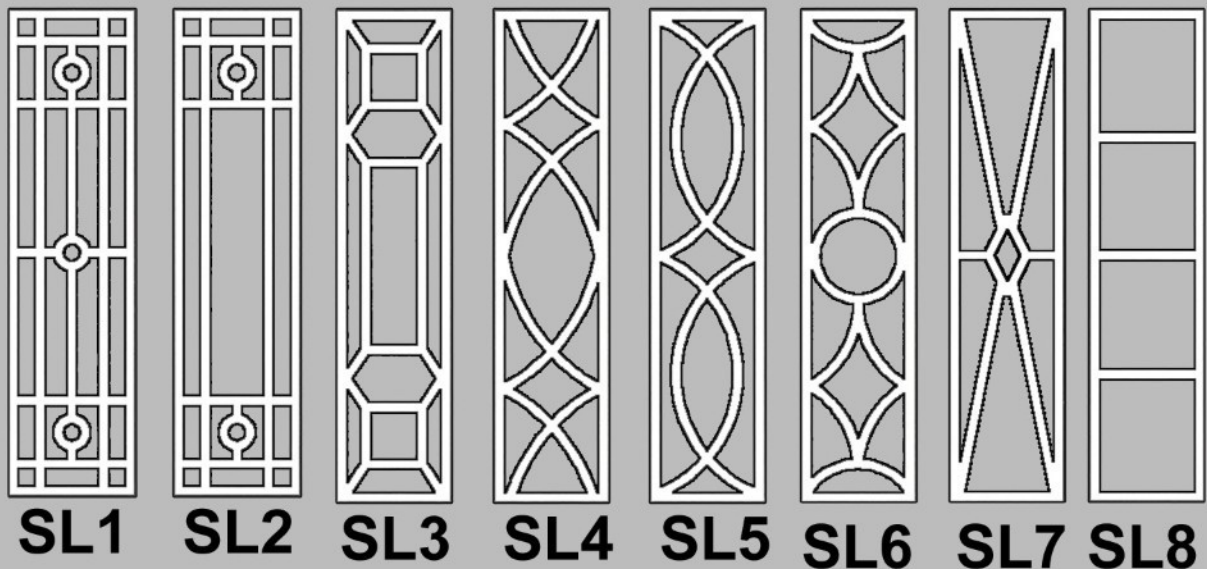

uPVC panels can also be manufactured with astragal bar glass.