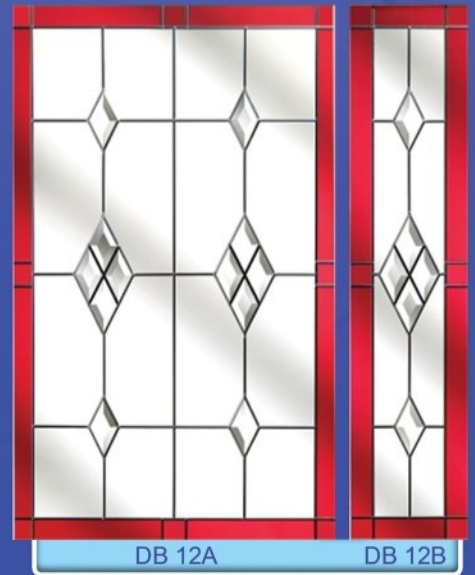

These are also a great way of saving you time and money.

Standard depth: 80mm at the sides  
 Other designs/shapes available upon request  
 Can be manufactured in any colours i.e. white, woodgrain, oak, black etc.

# *Fusion Tiles*

TL13

TL14

TL15