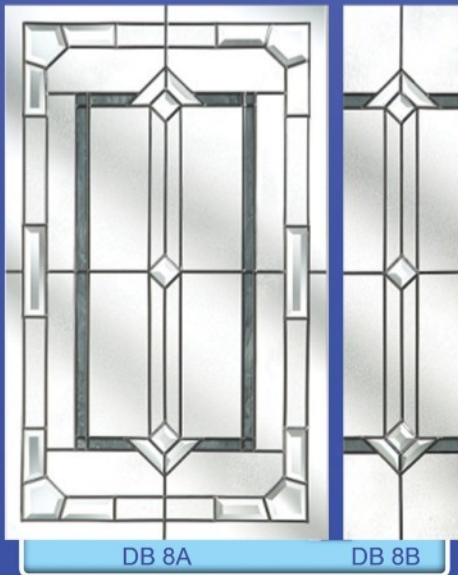

These are also a great way of saving you time and money.

Standard depth: 80mm at the sides  
 Other designs/shapes available upon request  
 Can be manufactured in any colours i.e. white, woodgrain, oak, black etc.

# Decorative Glass

TL1

TL2

TL3

TL4

TL5

TL6

TL7

# *Fusion Tiles*

TL13

TL14

TL15