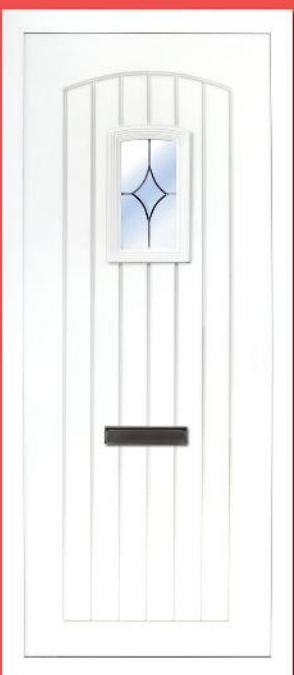

Nenagh - BL06

Bevel Design

Roe - BL10

Bevel Design

Panels available in White, Oak, Woodgrain, Rosewood, Black, Cream, Whitegrain, Red, Blue, Green and Grey.

All door panels are plywood reinforced.

Backing glass: Clear, Cotswold, Flemish, Minster, Stippolyte.